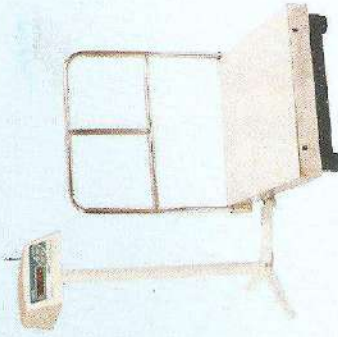

- SS. Platter - 230 x 340 mm
- Fast, Accurate & User Friendly
- Built in Rechargeable Battery
- 3kg x 0.5g to 30kg x 2g

OPTIMA - PCS

MARVEL

- Bright Green Display
- Aesthetic Design with Attractive Pole Display
- Tough & Rugged
- 5kg x 0.5g to 32kg. x 2g

TTCP

- Heavy Duty Construction - ABS or Metal Body
- Built in Rechargeable Battery
- SS Platter 260 x 350mm

PLATFORM WEIGHING SCALES.....

BENCH PLATFORM

- Various Platter Sizes
- 300 x 400mm or 350 x 450mm or 450 x 450mm
- 32kg / 2g to 150kg / 20g
- SS Platter & SS Back Rail

PLATFORM

- Platform Sizes From 450 x 550mm, 550 x 650mm 600 x 600 mm
- 100kg / 20g to 600kg / 50g
- SS Platter & SS Back Rail

HEAVY DUTY PLATFORM

- Rugged Construction
- Platform Sizes from 600 x 600mm 750 x 750mm : 900 x 900mm 1m x 1m Upto 2.5 m x 2.5 m
- Custom Built Sizes Available
- Optional : Trolley, Rollers, RS 232, VFD

- Red Display is Standard. Bright Green is Optional
- In Built Rechargeable Battery for 20 hour Operation is Standard

weigh with the **BEST - ORION**

weigh with the **BEST - ORION**