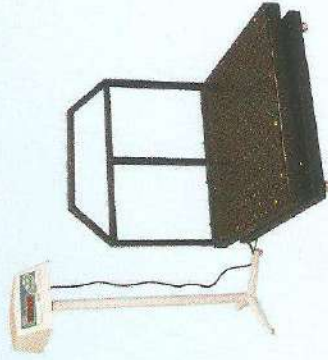

- SS. Platter - 230 x 340 mm
- Fast, Accurate & User Friendly
- Built in Rechargeable Battery
- 3kg x 0.5g to 30kg x 2g

OPTIMA - PCS

MARVEL

- Bright Green Display
- Aesthetic Design with Attractive Pole Display
- Tough & Rugged
- 5kg x 0.5g to 32kg. x 2g

TTCP

- Heavy Duty Construction - ABS or Metal Body
- Built in Rechargeable Battery
- SS Platter 260 x 350mm

PLATFORM WEIGHING SCALES.....

BENCH PLATFORM

- Various Platter Sizes
- 300 x 400mm or 350 x 450mm or 450 x 450mm
- 32kg / 2g to 150kg / 20g
- SS Platter & SS Back Rail

PLATFORM

- Platform Sizes From 450 x 550mm, 550 x 650mm 600 x 600 mm
- 100kg / 20g to 600kg / 50g
- SS Platter & SS Back Rail

HEAVY DUTY PLATFORM

- Rugged Construction
- Platform Sizes from 600 x 600mm 750 x 750mm : 900 x 900mm 1m x 1m Upto 2.5 m x 2.5 m
- Custom Built Sizes Available
- Optional : Trolley, Rollers, RS 232, VFD

- Red Display is Standard. Bright Green is Optional
- In Built Rechargeable Battery for 20 hour Operation is Standard

weigh with the **BEST - ORION**

weigh with the **BEST - ORION**