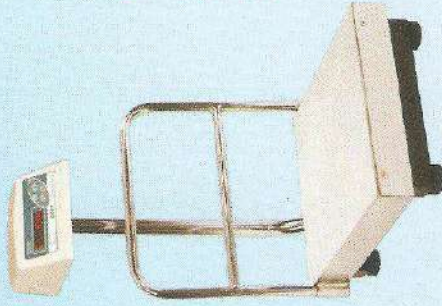

Affordable & Accurate Durable
Reliable

ELECTRONIC WEIGHING SCALES

ORION
 ENGINEERING WEIGH

weigh with the **BEST - ORION**

TABLE TOP WEIGHING SCALES.....

PRIDE

- Compact Design
- Attractive ABS Housing
- 600g to 20kg
- Resolution 1/3000 to 1/30000
- In Built Rechargeable Battery Backup System
- SS Platter 135mm dia or 195x255mm

- SS. Platter - 230 x 340 mm
- Fast, Accurate & User Friendly
- Built in Rechargeable Battery
- 3kg x 0.5g to 30kg x 2g

OPTIMA - PCS

MARVEL

- Bright Green Display
- Aesthetic Design with Attractive Pole Display
- Tough & Rugged
- 5kg x 0.5g to 32kg. x 2g

TTCP

- Heavy Duty Construction - ABS or Metal Body
- Built in Rechargeable Battery
- SS Platter 260 x 350mm

PLATFORM WEIGHING SCALES.....

BENCH PLATFORM

- Various Platter Sizes
- 300 x 400mm or 350 x 450mm or 450 x 450mm
- 32kg / 2g to 150kg / 20g
- SS Platter & SS Back Rail