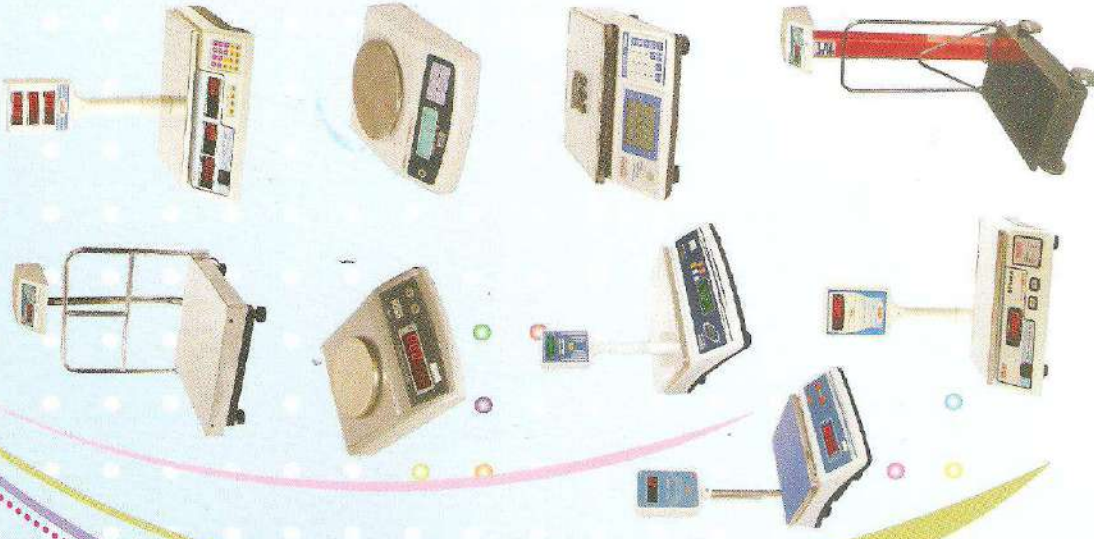

ELECTRONIC WEIGHING SCALES

ORION
ENGINEERING WEIGH

weigh with the **BEST - ORION**