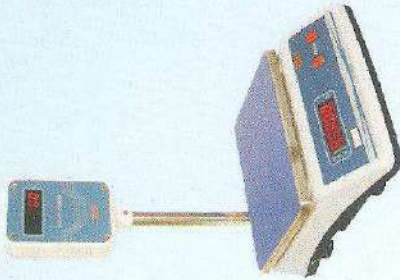

Affordable & Accurate Durable
Reliable

ELECTRONIC WEIGHING SCALES

ORION
 ENGINEERING WEIGH

weigh with the **BEST - ORION**

TABLE TOP WEIGHING SCALES.....

PRIDE

- Compact Design
- Attractive ABS Housing
- 600g to 20kg
- Resolution 1/3000 to 1/30000
- In Built Rechargeable Battery Backup System
- SS Platter 135mm dia or 195x255mm

- SS. Platter - 230 x 340 mm
- Fast, Accurate & User Friendly
- Built in Rechargeable Battery
- 3kg x 0.5g to 30kg x 2g

OPTIMA - PCS

MARVEL

- Bright Green Display
- Aesthetic Design with Attractive Pole Display
- Tough & Rugged
- 5kg x 0.5g to 32kg. x 2g